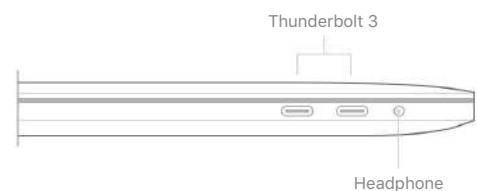

Processor

1.4GHz quad-core 8th-generation Intel Core i5, Turbo Boost up to 3.9GHz, with 128MB of eDRAM

Configurable to 1.7GHz quad-core 8th-generation Intel Core i7, Turbo Boost up to 4.5GHz, with 128MB of eDRAM

2.0GHz quad-core 10th-generation Intel Core i5, Turbo Boost up to 3.8GHz, with 6MB shared L3 cache

Configurable to 2.3GHz quad-core 10th-generation Intel Core i7, Turbo Boost up to 4.1GHz, with 8MB shared L3 cache

Storage

256GB

256GB SSD

Configurable to 512GB, 1TB, or 2TB SSD

512GB

512GB SSD

Configurable to 1TB or 2TB SSD

512GB

512GB SSD

Configurable to 1TB, 2TB, or 4TB SSD

1TB

1TB SSD

Configurable to 2TB or 4TB SSD

Memory

8GB

8GB of 2133MHz LPDDR3 onboard memory
Configurable to 16GB of memory

16GB

16GB of 3733MHz LPDDR4X onboard memory

Configurable to 32GB of memory

Graphics

Intel Iris Plus Graphics 645

Intel Iris Plus Graphics

Charging and Expansion

Two Thunderbolt 3 (USB-C) ports with support for:

Charging

DisplayPort

Thunderbolt (up to 40Gb/s)

USB 3.1 Gen 2 (up to 10Gb/s)

Four Thunderbolt 3 (USB-C) ports with support for:

Charging

DisplayPort

Thunderbolt (up to 40Gb/s)

USB 3.1 Gen 2 (up to 10Gb/s)