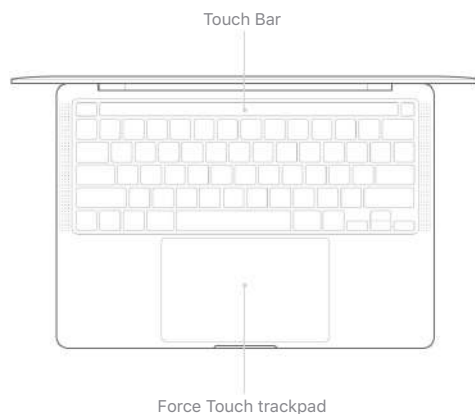

Two Thunderbolt 3 (USB-C) ports with support for:

Charging

DisplayPort

Thunderbolt (up to 40Gb/s)

USB 3.1 Gen 2 (up to 10Gb/s)

Four Thunderbolt 3 (USB-C) ports with support for:

Charging

DisplayPort

Thunderbolt (up to 40Gb/s)

USB 3.1 Gen 2 (up to 10Gb/s)

Keyboard and Trackpad

Backlit Magic Keyboard with:

65 (U.S.) or 66 (ISO) keys including 4 arrow keys in an inverted-T arrangement

Touch Bar

Touch ID sensor

Ambient light sensor

Force Touch trackpad for precise cursor control and pressure-sensing capabilities; enables Force clicks, accelerators, pressure-sensitive drawing, and Multi-Touch gestures

Wireless

Wi-Fi