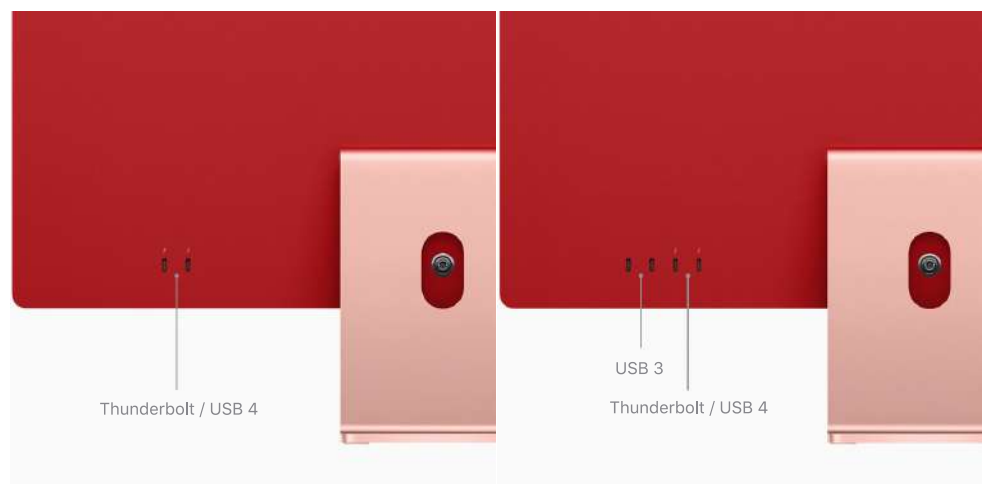

Two Thunderbolt / USB 4 ports with support for:

- DisplayPort
- Thunderbolt 3 (up to 40Gb/s)
- USB 4 (up to 40Gb/s)
- USB 3.1 Gen 2 (up to 10Gb/s)
- Thunderbolt 2, HDMI, DVI, and VGA supported using adapters (sold separately)

3.5 mm headphone jack

Configurable with Gigabit Ethernet

Gigabit Ethernet

Two USB 3 ports (up to 10Gb/s)

Input

Magic Keyboard

Magic Mouse

Configurable with: