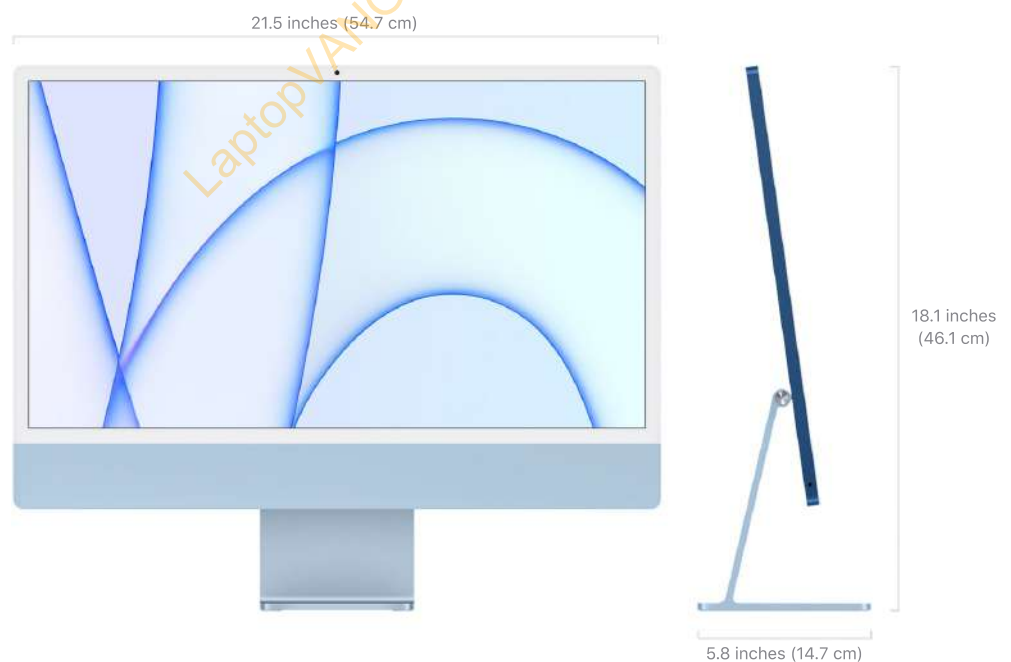

Wireless

Wi-Fi

802.11ax Wi-Fi 6 wireless networking

IEEE 802.11a/b/g/n/ac compatible

Bluetooth

Bluetooth 5.0 wireless technology

Size and Weight

Weight: 9.83 pounds (4.46 kg)